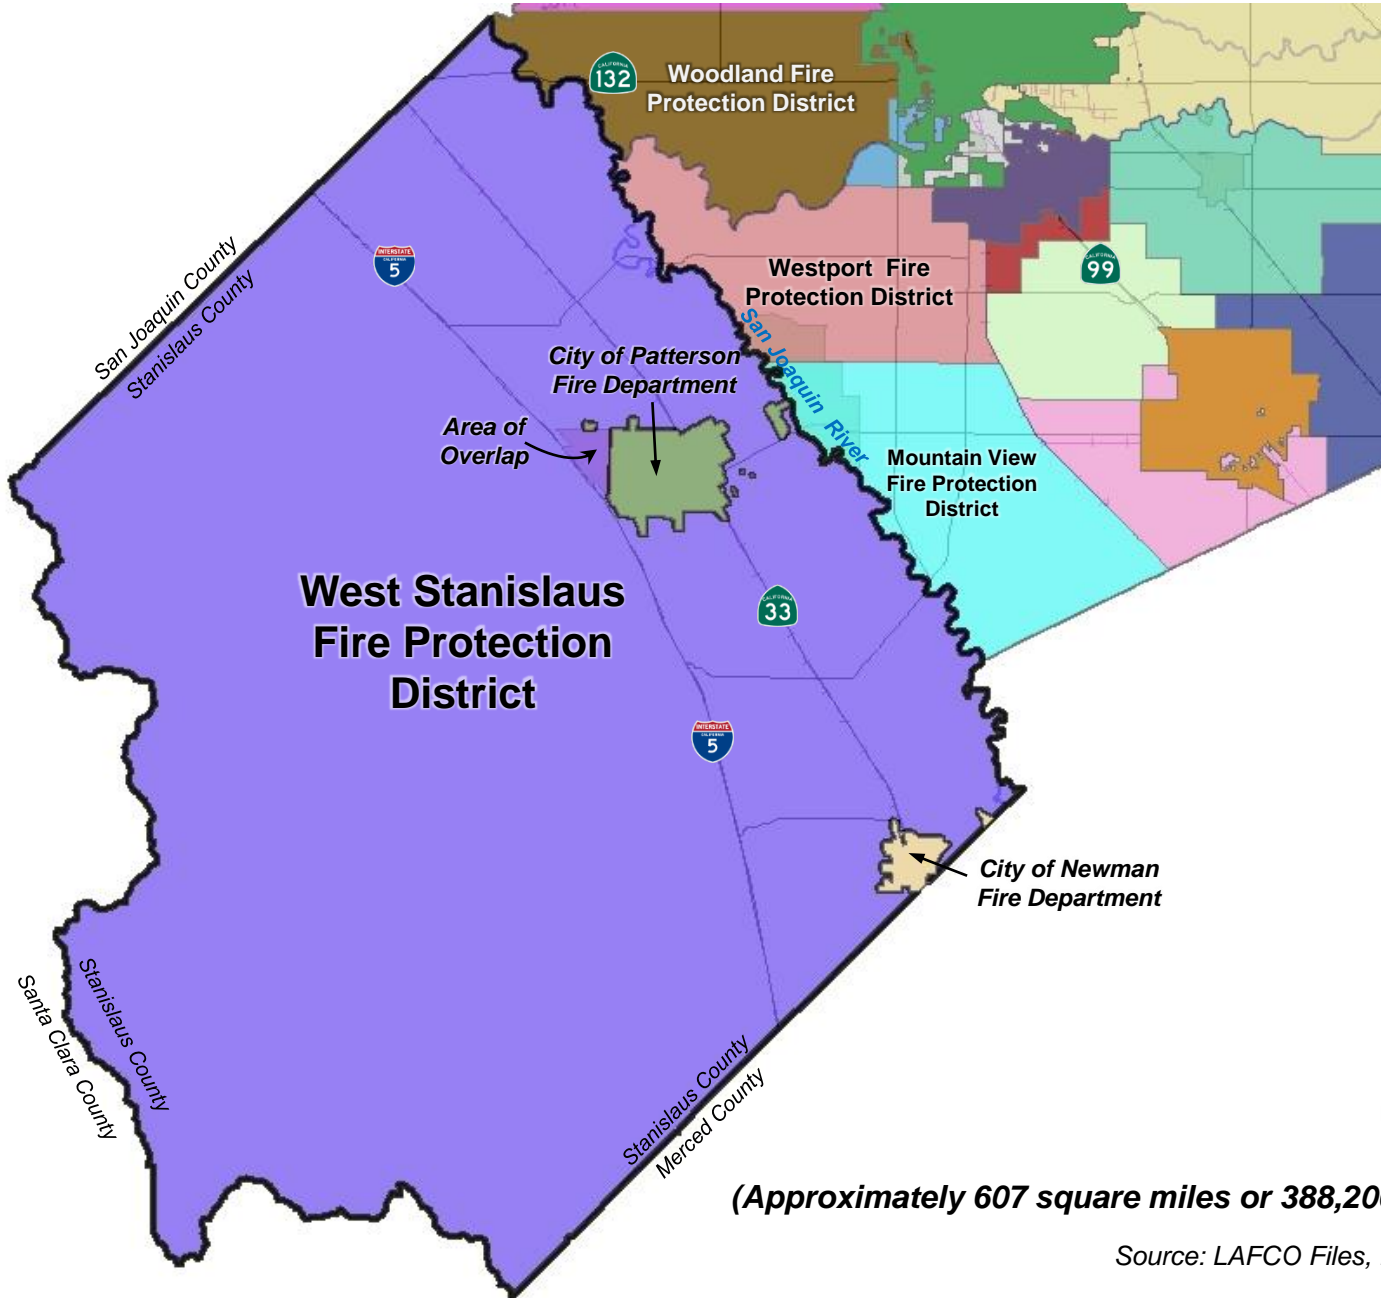

WEST STANISLAUS FIRE PROTECTION DISTRICT BOUNDARY AND SPHERE OF INFLUENCE

(Approximately 607 square miles or 388,200± acres)

Source: LAFCO Files, May 2024