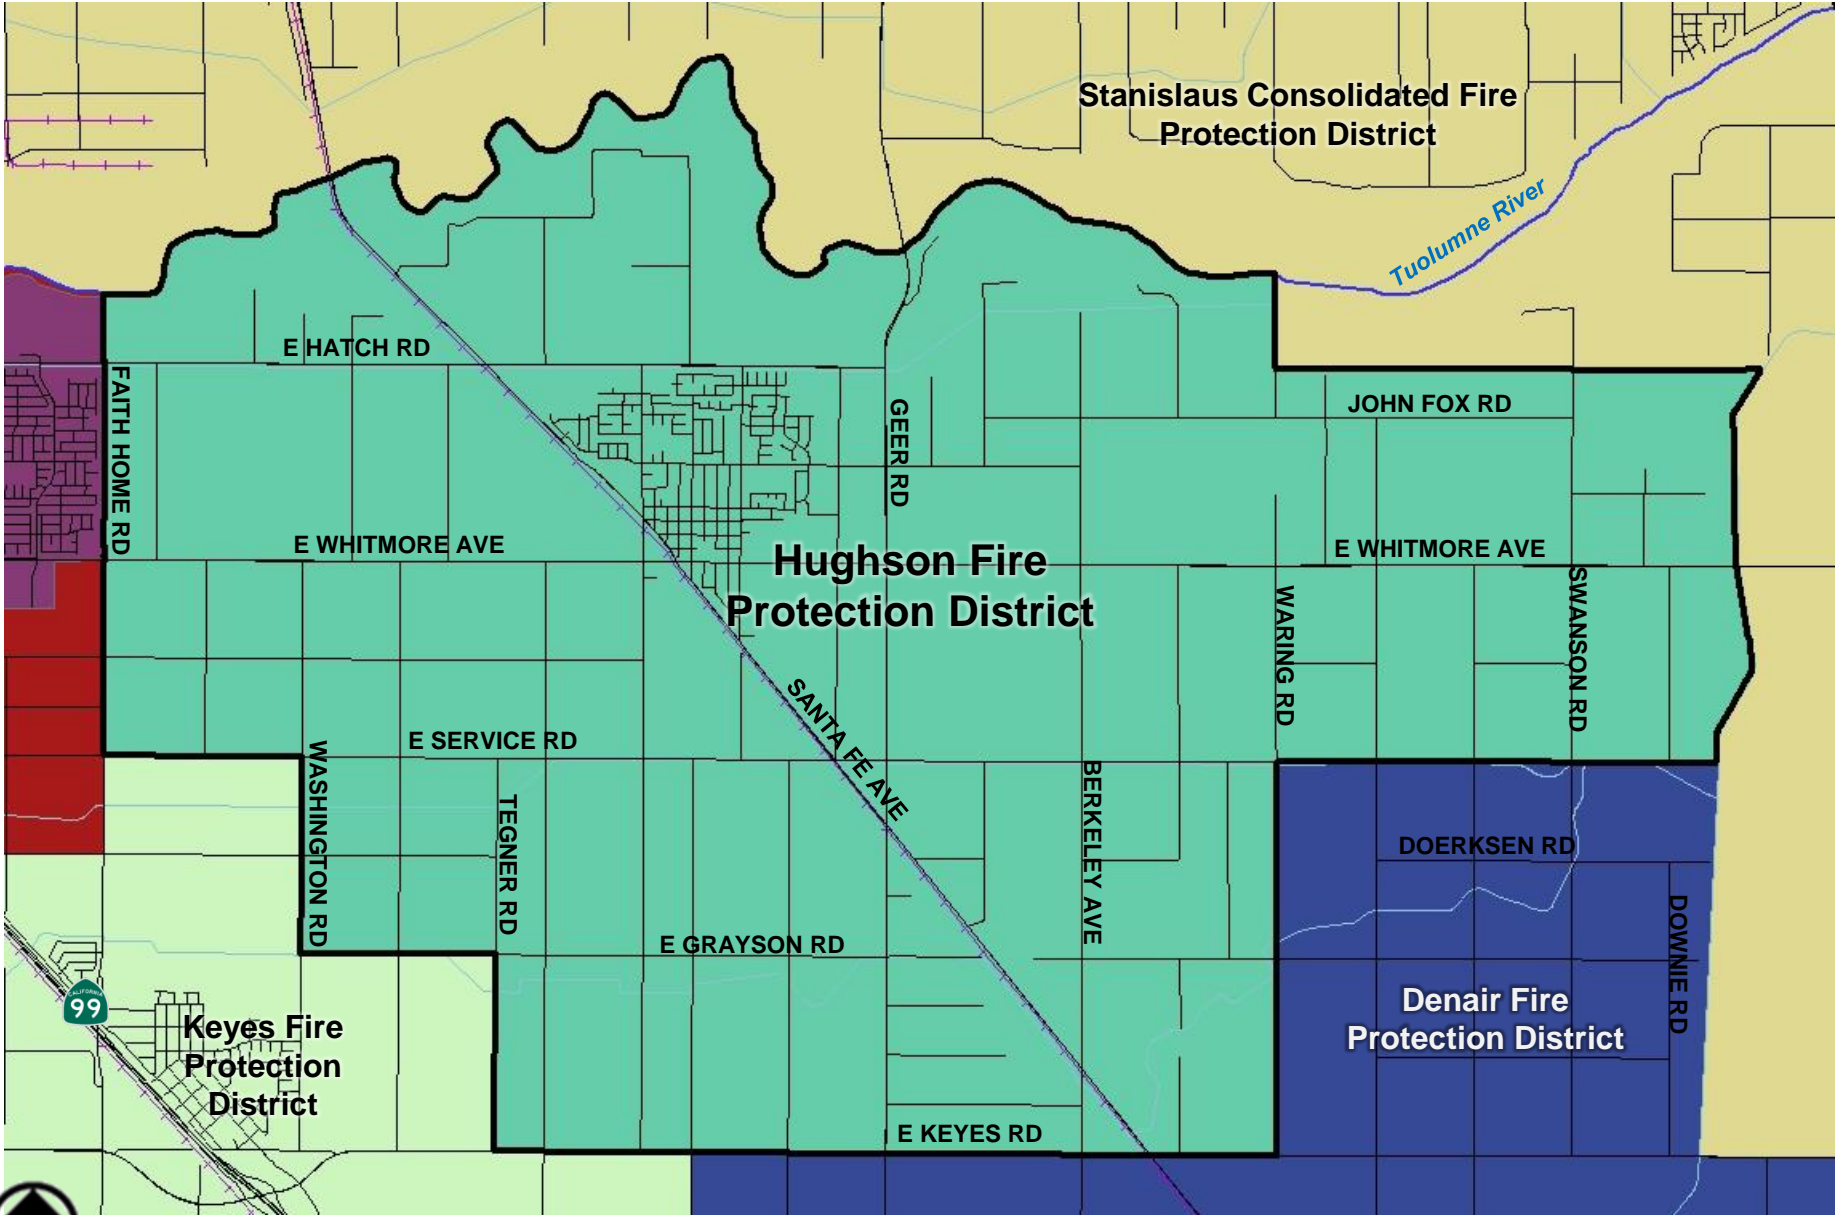

HUGHSON FIRE PROTECTION DISTRICT BOUNDARY AND SPHERE OF INFLUENCE

(Approximately 31 square miles or 19,754± acres)

Source: LAFCO Files, June 2024